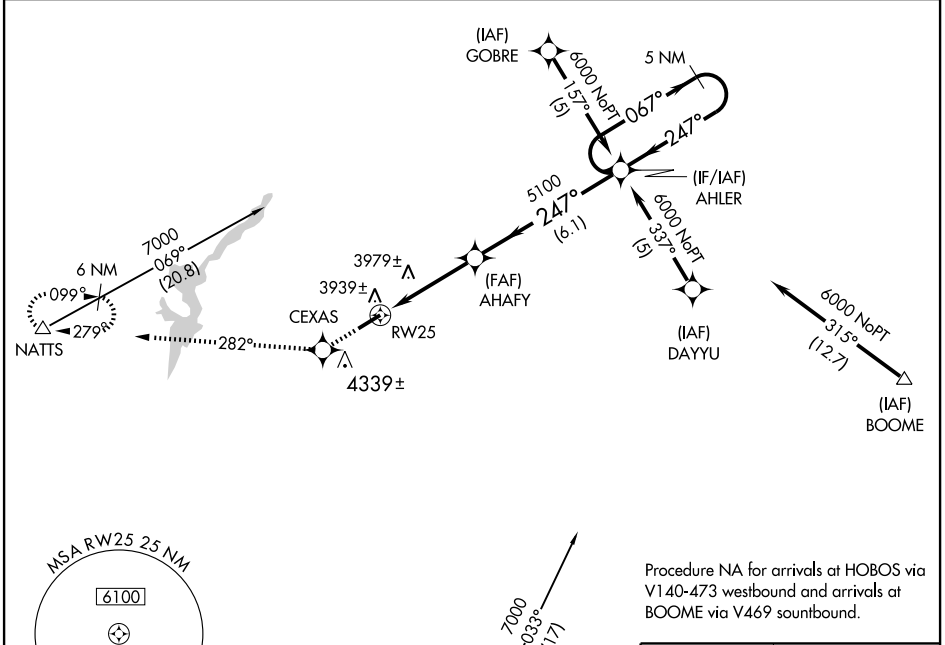

WAAS CH 53713 W25A	APP CRS 247°	Rwy ldg TDZE Apt Elev	5600 3773 3793
--	------------------------	-----------------------------	---

RNAV (GPS) RWY 25

HOT SPRINGS/INGALLS FIELD (HSP)

▼ Circling NA SE of Rwy 7-25. Baro-VNAV NA.
▲ DME/DME RNP-0.3 NA.
 When local altimeter setting not received, procedure NA.

MISSED APPROACH: Climb to 6000 direct CEXAS and via track 282° to NATTS and hold.

AWOS-3 118.8	WASHINGTON CENTER 134.4 353.9	UNICOM 123.0 (CTAF)
------------------------	---	-------------------------------

NE-3, 03 JUN 2010 to 01 JUL 2010

NE-3, 03 JUN 2010 to 01 JUL 2010

Procedure NA for arrivals at HOBOS via V140-473 westbound and arrivals at BOOME via V469 southbound.

CATEGORY	A	B	C	D
LPV DA	4164-1¼		391 (400-1¼)	
LNAV/DA VNAV	4309-2		536 (600-2)	
LNAV MDA	4560-1 787 (800-1)	4560-1¼ 787 (800-1¼)	4560-2¼ 787 (800-2¼)	4560-2½ 787 (800-2½)
CIRCLING	4560-1 767 (800-1)	4560-1¼ 767 (800-1¼)	4560-2¼ 767 (800-2¼)	4560-2½ 767 (800-2½)