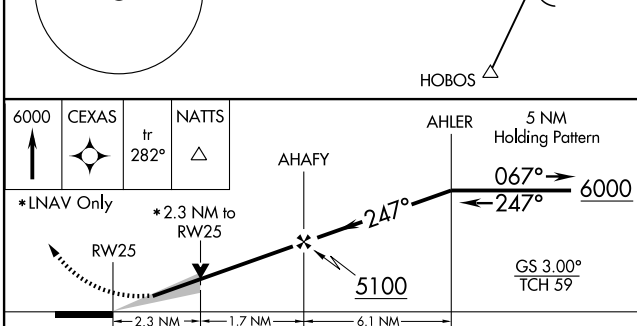

WAAS CH 53713 W25A	APP CRS 247°	Rwy ldg TDZE Apt Elev	5600 3773 3793
--	------------------------	-----------------------------	---

RNAV (GPS) RWY 25

HOT SPRINGS/INGALLS FIELD (HSP)

▼ Circling NA SE of Rwy 7-25. Baro-VNAV NA.
▲ DME/DME RNP-0.3 NA.
 When local altimeter setting not received, procedure NA.

MISSED APPROACH: Climb to 6000 direct CEXAS and via track 282° to NATTS and hold.

AWOS-3 118.8	WASHINGTON CENTER 134.4 353.9	UNICOM 123.0 (CTAF)
------------------------	---	-------------------------------

NE-3, 03 JUN 2010 to 01 JUL 2010

NE-3, 03 JUN 2010 to 01 JUL 2010

Procedure NA for arrivals at HOBOS via V140-473 westbound and arrivals at BOOME via V469 southbound.

CATEGORY	A	B	C	D
LPV DA	4164-1¼		391 (400-1¼)	
LNAV/DA VNAV	4309-2		536 (600-2)	
LNAV MDA	4560-1 787 (800-1)	4560-1¼ 787 (800-1¼)	4560-2¼ 787 (800-2¼)	4560-2½ 787 (800-2½)
CIRCLING	4560-1 767 (800-1)	4560-1¼ 767 (800-1¼)	4560-2¼ 767 (800-2¼)	4560-2½ 767 (800-2½)