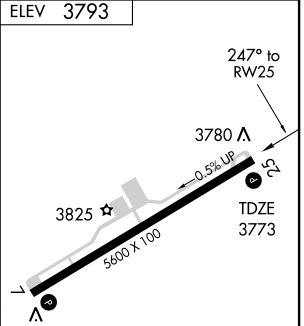

WAAS CH 53713 W25A	APP CRS 247°	Rwy ldg TDZE Apt Elev	5600 3773 3793
--	------------------------	-----------------------------	---

RNAV (GPS) RWY 25

HOT SPRINGS/INGALLS FIELD (HSP)

▼ Circling NA SE of Rwy 7-25. Baro-VNAV NA.
▲ DME/DME RNP-0.3 NA.
 When local altimeter setting not received, procedure NA.

MISSED APPROACH: Climb to 6000 direct CEXAS and via track 282° to NATTS and hold.

AWOS-3 118.8	WASHINGTON CENTER 134.4 353.9	UNICOM 123.0 (CTAF)
------------------------	---	-------------------------------

NE-3, 03 JUN 2010 to 01 JUL 2010

NE-3, 03 JUN 2010 to 01 JUL 2010

Procedure NA for arrivals at HOBOS via V140-473 westbound and arrivals at BOOME via V469 southbound.

CATEGORY	A	B	C	D
LPV DA	4164-1¼		391 (400-1¼)	
LNAV/DA VNAV	4309-2		536 (600-2)	
LNAV MDA	4560-1 787 (800-1)	4560-1¼ 787 (800-1¼)	4560-2¼ 787 (800-2¼)	4560-2½ 787 (800-2½)
CIRCLING	4560-1 767 (800-1)	4560-1¼ 767 (800-1¼)	4560-2¼ 767 (800-2¼)	4560-2½ 767 (800-2½)